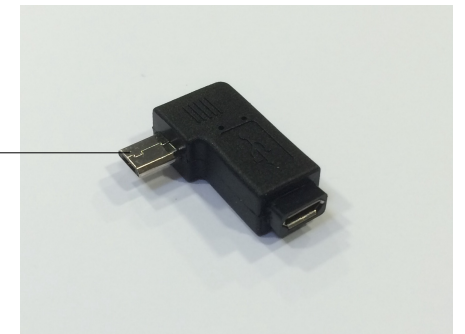

MoonBase tablet enclosure with Samsung inserts and Samsung fascia

Component reference code	Component description	Quantity
TEMBS/Black TEMBS/White	MoonBase desktop tablet enclosure with Samsung inserts	1
	Box contents as follows:	
	1x MoonBase display with four Samsung inserts fitted and Samsung fascia	
	1x Separate pack containing 90-degree micro USB adaptor (code: TEEA/S), labelled "Right-angled micro USB adaptor - attach to your device's USB cable to charge Samsung tablet within enclosure, if required"	
	1x Pack containing security screw tool (code: PTKWT25Z), security screw (code: BHPTSSM0508Z), four M6x35mm Philips dome-headed screws, and four flat washers	
	1x Assembly instruction leaflet 'MoonBase for iPad or Samsung Galaxy'	

TEEA/S

KIT REFERENCE:

TEMBS

DRAWN BY:

D. Whyatt

DESCRIPTION:

MoonBase (Black or White) - for Samsung Galaxy

DATE: